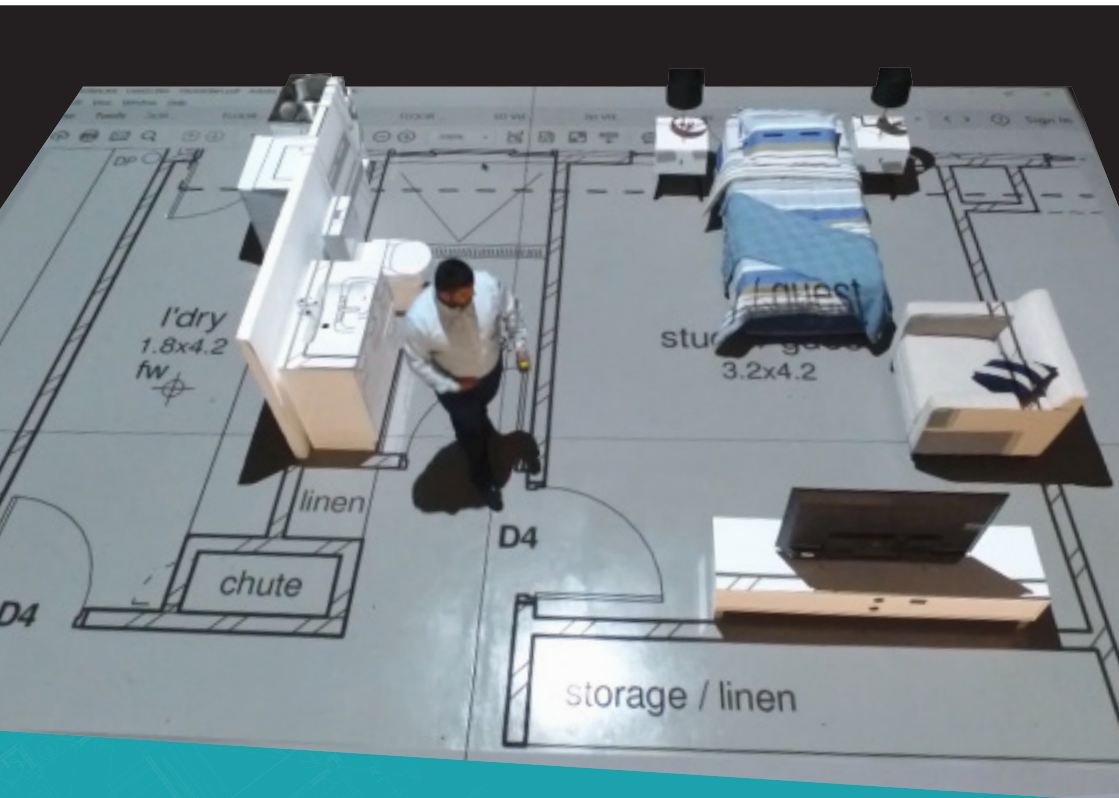

WALK THROUGH YOUR FUTURE HOME WITH

LIFESIZE PLANS

Plan your home to
perfection

 NEW SOUTH
HOMES

Free LIFESIZE PLAN WALKTHROUGH for every custom design starting in 2021 with **NEW SOUTH HOMES!**

*This offer is only available to new customers who start their custom design process and pay their design fee from 1/2/2021. This promotion is not transferable or redeemable for cash. Please contact us for more information.

**Do you find it difficult
to visualise plans?**

**Want to be certain that your
design will suit your lifestyle?**

Take the stress out of design and
walk through your new home,
before it's built with full-scale,
high tech plan projections and
furniture staging.